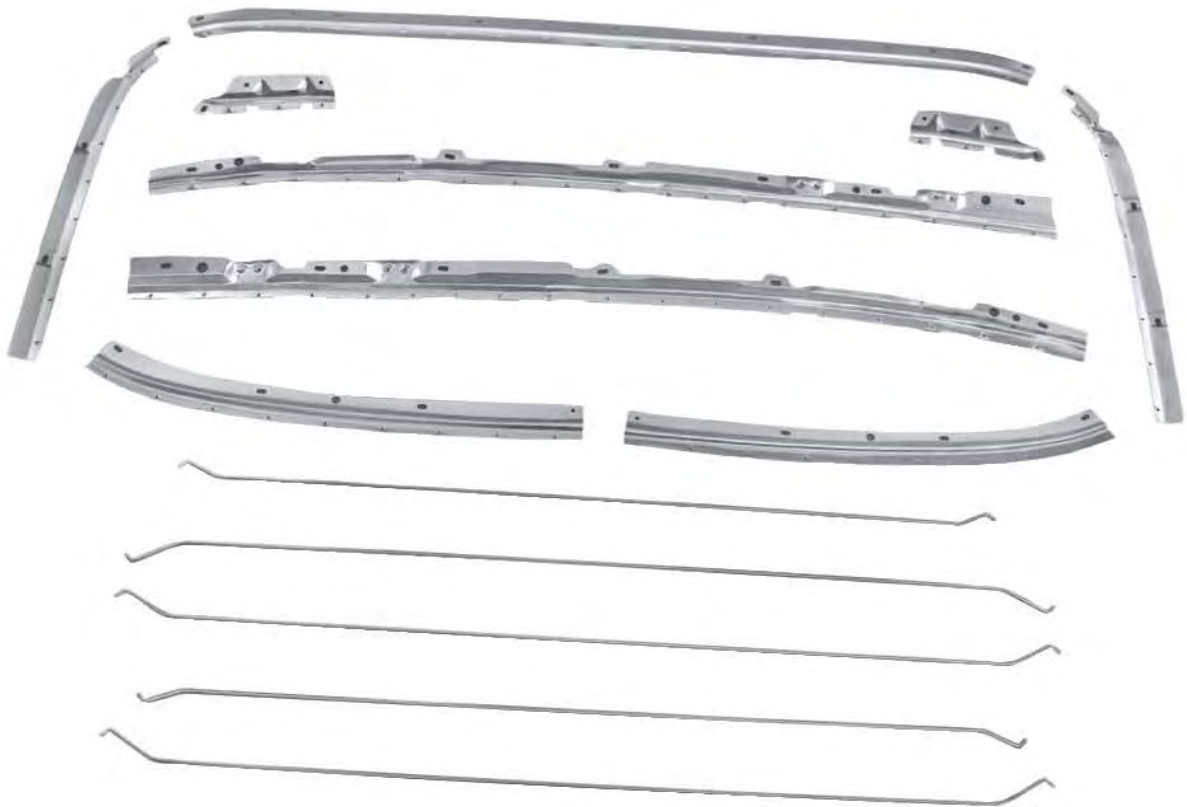

# 1968-69 Roof Inner Bracket Kit

In Stock For August 2008

1569    1968-69    Roof Inner Bracket Kit

**MSRP \$210.00 each**

**GTO<sup>®</sup>**

# Body Washer Set

In Stock For August 2008

GM03      all years      Body Washer Set, 20 pcs.

**MSRP \$20.00 set**